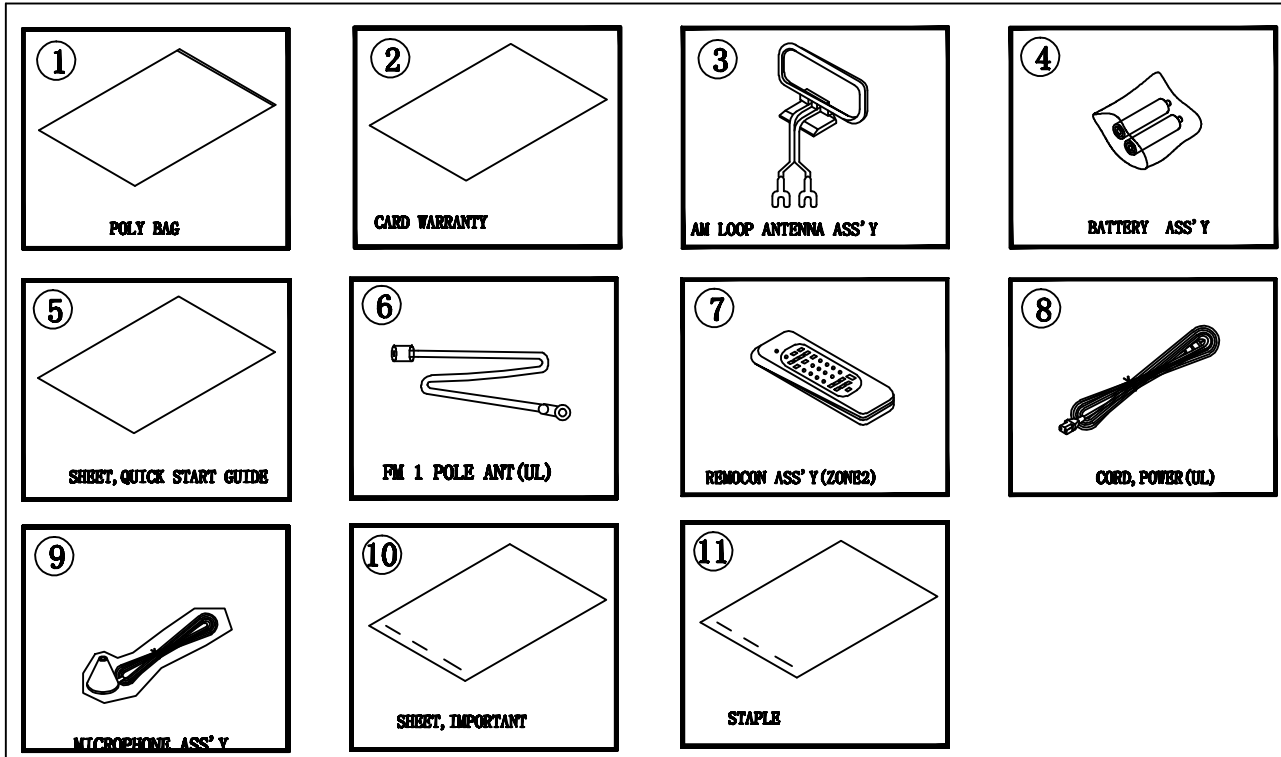

1. Instruction manual ass'y - Accessories

NO	DESCRIPTION	PARTS NO.	Qty
1	POLY BAG		1
2	CARD WARRANTY	CQE1A172X	1
3	ANT, AM LOOP	CSA1A032Z	1
4	BATTERY		2
5	SHEET, QUICK START GUIDE		1
6	FM 1 POL ANT (UL)	CSA1A019Z	1
7	REMOCON ASS'Y (ZONE2)	CARTZR65HKM	1
8	CORD, POWER (UL)	CJA2A070Z	1
9	MICROPHONE ASS'Y	CJXAVR365MICRO	1
10	SHEET, IMPORTANT		1
11	STAPLE		3
A	REMOCON ASS'Y	CARTAVR3650-HK	1