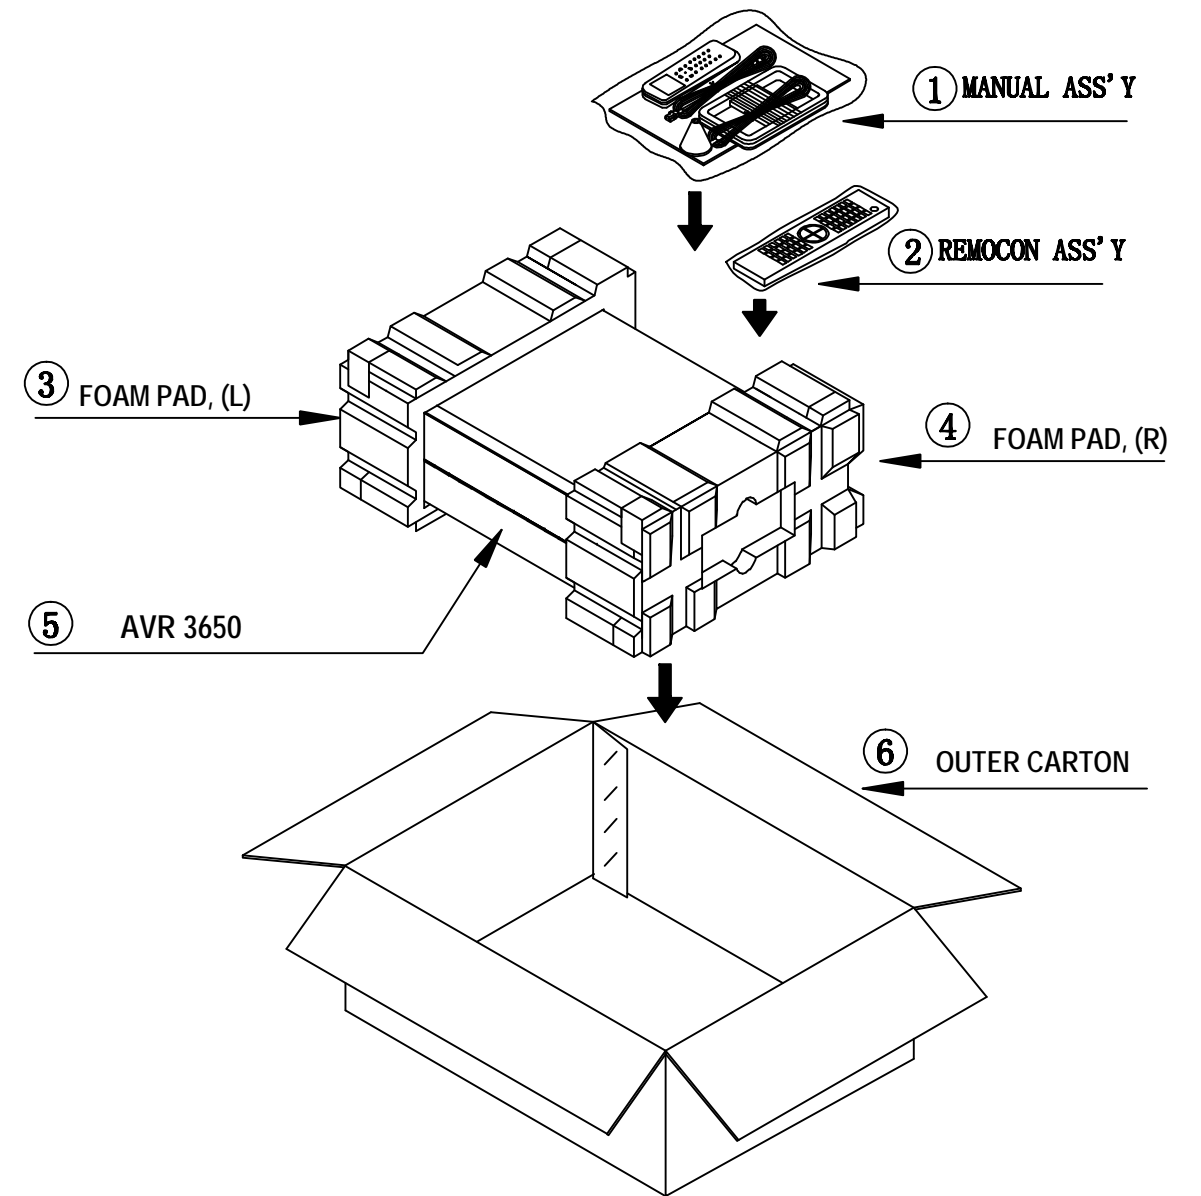

1. Instruction manual ass'y - Accessories

NO	DESCRIPTION	PARTS NO.	Qty
1	POLY BAG		1
2	CARD WARRANTY	CQE1A172X	1
3	ANT, AM LOOP	CSA1A032Z	1
4	BATTERY		2
5	SHEET, QUICK START GUIDE		1
6	FM 1 POL ANT (UL)	CSA1A019Z	1
7	REMOCON ASS'Y (ZONE2)	CARTZR65HKM	1
8	CORD, POWER (UL)	CJA2A070Z	1
9	MICROPHONE ASS'Y	CJXAVR365MICRO	1
10	SHEET, IMPORTANT		1
11	STAPLE		3
A	REMOCON ASS'Y	CARTAVR3650-HK	1

AVR3650

2. Package Drawing

NO	DESCRIPTION	PART NO.	Qty
1	MANUAL ASS'Y		1
2	REMOCON ASS'Y	CARTAVR3650-HK	1
3	Foam Pad, (L)	CPS5A564Z	1
4	Foam Pad, (R)	CPS5A565Z	1
5	AVR 3650		1
6	Outer Carton	CPG1A937V	1